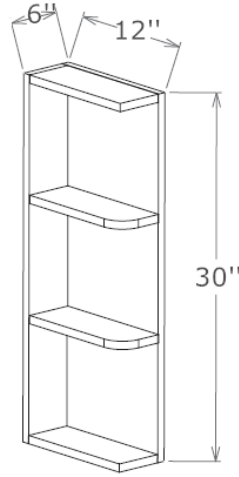

Wall End Shelf, 12" Wide, 6" Deep

OE630

Note ✓

2 Fixed Shelves

Matching Color Interior

Wall Cabinet, 12" Wide, 6" Deep

OE636

OE642

Note ✓

3 Fixed Shelves

Matching Color Finish