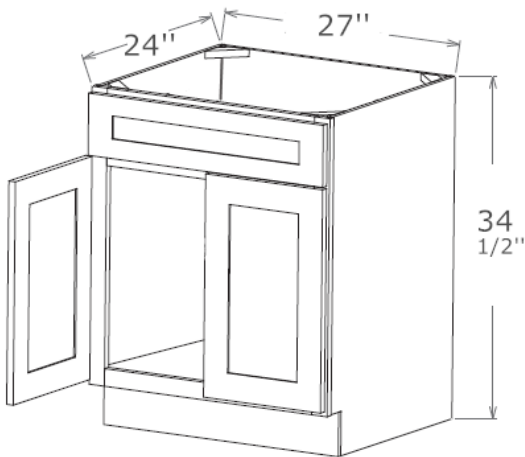

B30 B42

B33

B36

Note ✓

2 Doors

2 Drawers

1 Adjustable Shelf

Sink Base Cabinet, 34 1/2" High, 24" Deep