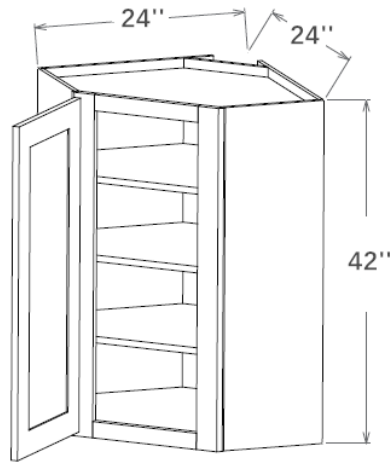

Wall Diagonal Corner Cabinet, 24" Wide, 12" Deep

DCW2430

DCW2436

Note ✓

1 Door

2 Adjustable Shelves

Wall Diagonal Cabinet with Glass, 24" Wide, 12" Deep

DCW2430GD*

DCW2436GD*

Note ✓

1 Door

2 Adjustable Shelves

Glass Included

Wall Diagonal Corner Cabinet, 24" Wide, 12" Deep

DCW2442

Note ✓

1 Door

3 Adjustable Shelves

Wall Diagonal Cabinet with Glass, 24" Wide, 12" Deep

DCW2442GD*

Note ✓

1 Door

3 Adjustable Shelves

Glass Included