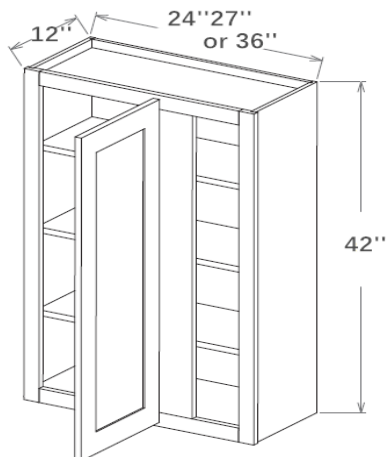

Wall Diagonal Cabinet with Glass, 27" Wide, 12" Deep

DCW2736

DCW2742

Note ✓

1 Door

3 Adjustable Shelves

Wall Blind Corner Cabinet, 30" High, 12" Deep

WBC2430

WBC2730

WBC3630

Note ✓

1 Door

2 Adjustable Shelves

Cabinets Can Be Pulled to Exact Fit

Wall Blind Corner Cabinet, 36" High, 12" Deep

WBC2736

Note ✓

1 Door

2 Adjustable Shelves

Cabinets Can Be Pulled to Exact Fit

Wall Blind Corner Cabinet, 42" High, 12" Deep

WBC2442

WBC3642

WBC2742