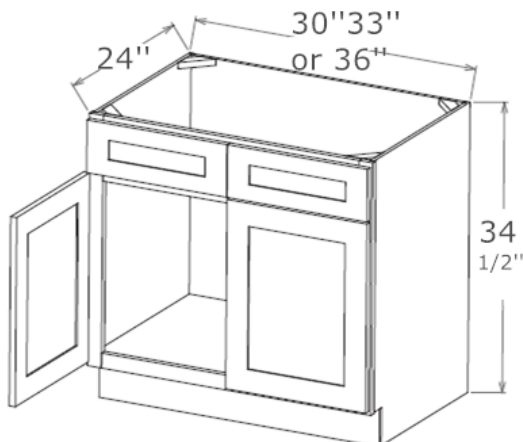

SB27

Note ✓

2 Doors

1 Dummy Drawer

No Shelf

Sink Base Cabinet, 34 1/2" High, 24" Deep

SB30

SB33