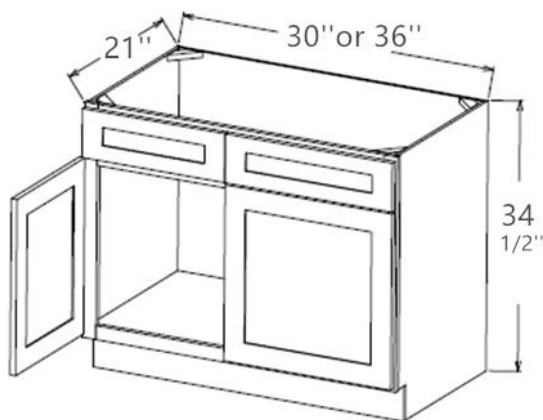

Vanity Sink Base Cabinet, 34 1/2" High, 21" Deep

VS30

VS36

Note ✓

2 Doors

2 Dummy Drawers on Top

No shelf