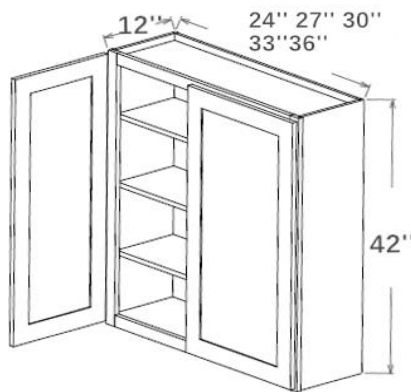

Note ✓

- 2 Doors
- 2 Adjustable Shelves
- Glass Included

Wall Cabinet, 42" High, 12" Deep

- W0942 W1842
- W1242 W2142
- W1542

Note ✓

- 1 Door
- 3 Adjustable Shelves

Wall Cabinet with Door Prepped for Glass, 42" High, 12" Deep

W1542GD*

W1842GD*

Note ✓

1 Door

3 Adjustable Shelves

Glass Included

Wall Cabinet, 42" High, 12" Deep

W2442

W3342

W2742

W3642

W3042

Note ✓

2 Doors

3 Adjustable Shelves

Wall Cabinet with Door Prepped for Glass, 42" High, 12" Deep