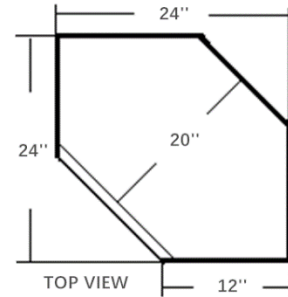

Wall Diagonal Corner Cabinet, 24" Wide, 12" Deep

DCW2430

DCW2436

Note ✓

1 Door

2 Adjustable Shelves

Wall Diagonal Cabinet with Glass, 24" Wide, 12" Deep

DCW2430GD*

DCW2436GD*

Note ✓

1 Door

2 Adjustable Shelves

Glass Included

Wall Diagonal Corner Cabinet, 24" Wide, 12" Deep

DCW2442

Note ✓

1 Door

3 Adjustable Shelves

Wall Diagonal Cabinet with Glass, 24" Wide, 12" Deep

DCW2442GD*

Note ✓

1 Door

3 Adjustable Shelves

Glass Included