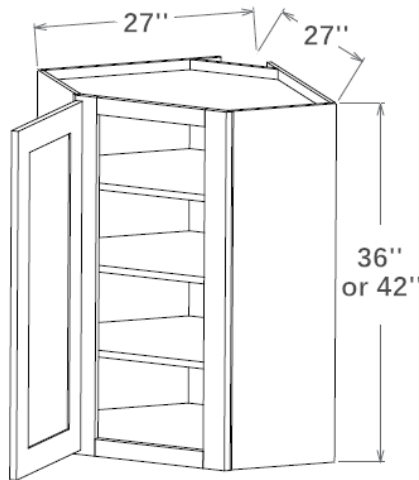

1 Door

3 Adjustable Shelves

Wall Diagonal Cabinet with Glass, 24" Wide, 12" Deep

DCW2442GD*

Note ✓

1 Door

3 Adjustable Shelves

Glass Included

Wall Diagonal Cabinet with Glass, 27" Wide, 12" Deep

DCW2736

DCW2742

Note ✓

1 Door

3 Adjustable Shelves

Wall Blind Corner Cabinet, 30" High, 12" Deep

WBC2430

WBC2730

WBC3630

Note ✓

1 Door

2 Adjustable Shelves

Cabinets Can Be Pulled to Exact Fit

Wall Blind Corner Cabinet, 36" High, 12" Deep

WBC2736