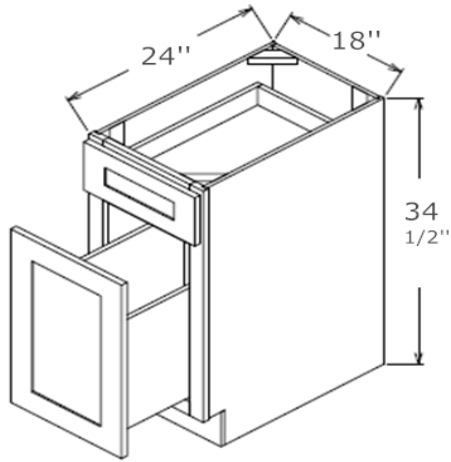

Two Drawer File Base Cabinet, 29 1/2" High, 18" Deep

DFB18

Note ✓

1 Small Drawer

1 Pull-Out Drawer

Base Waste Baskets, 34 1/2" High, 24 Deep

BWB18

Note ✓