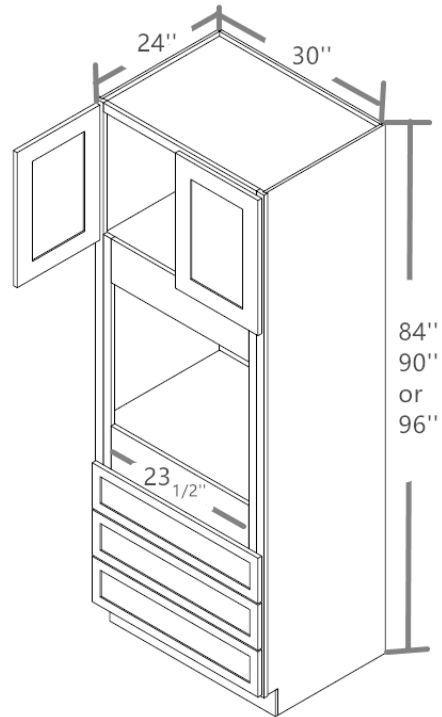

Oven Cabinets, 30" Wide, 24" Deep

O308424

O309024

O309624

Note ✓

2 Doors

1 Large Open Shelf

3 Bottom Drawers

Oven Cabinets, 33" Wide, 24" Deep

O338424

O339024

O339624

Note ✓

2 Doors

1 Large Open Shelf

3 Bottom Drawers