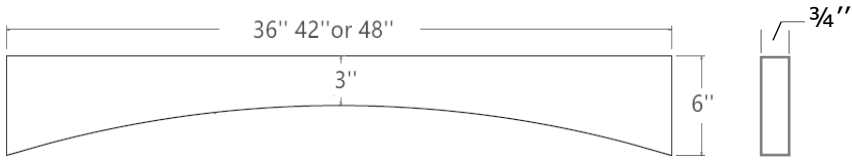

Finished Plywood Panel

VA36
VA42
VA48