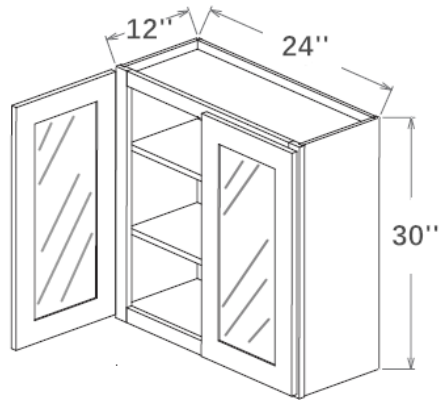

W3030 W3930

Note ✓

2 Doors

2 Adjustable Shelves

Wall Cabinet with Door Prepped for Glass, 30" High, 12" Deep

W2430GD*

Note ✓

2 Doors