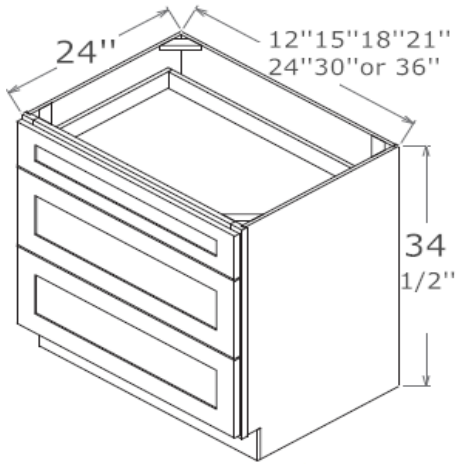

Drawer Base Cabinet, 34 1/2" High, 24" Deep