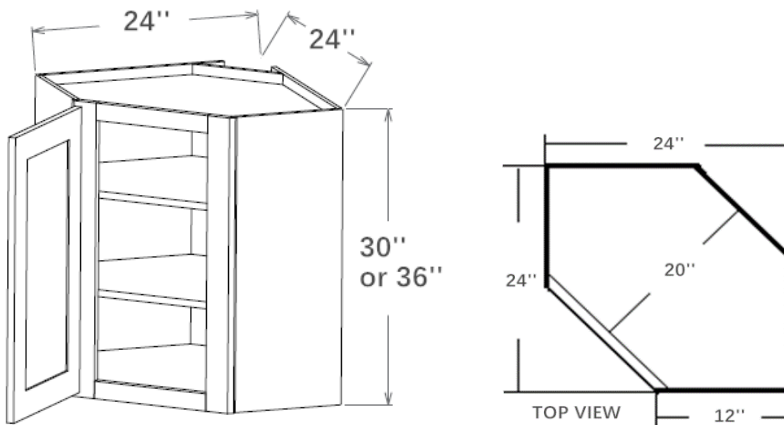

Angle Wall Cabinet, 12" Wide, 12" Deep

AW1230

AW1236

AW1242

Note ✓

1 Door

2 Adjustable Shelves*

*AW1242 Contains 3 Shelves

Wall Diagonal Corner Cabinet, 24" Wide, 12" Deep

DCW2430

DCW2436

Note ✓

1 Door

2 Adjustable Shelves

Wall Diagonal Cabinet with Glass, 24" Wide, 12" Deep

DCW2430GD*