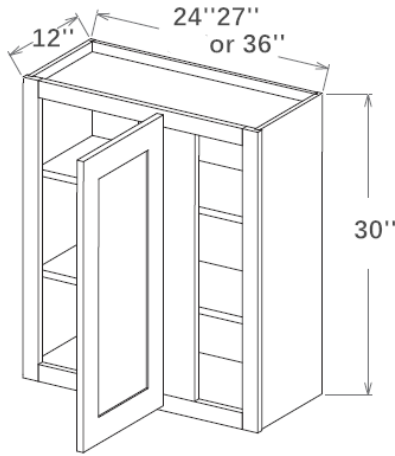

1 Door

3 Adjustable Shelves

Wall Diagonal Cabinet with Glass, 24" Wide, 12" Deep

DCW2442GD*

Note ✓

1 Door

3 Adjustable Shelves

Glass Included

Wall Diagonal Cabinet with Glass, 27" Wide, 12" Deep

DCW2736

DCW2742

Note ✓

1 Door

3 Adjustable Shelves

Wall Blind Corner Cabinet, 30" High, 12" Deep

WBC2430

WBC2730

WBC3630

Note ✓

1 Door

2 Adjustable Shelves

Cabinets Can Be Pulled to Exact Fit

Wall Blind Corner Cabinet, 36" High, 12" Deep

WBC2736