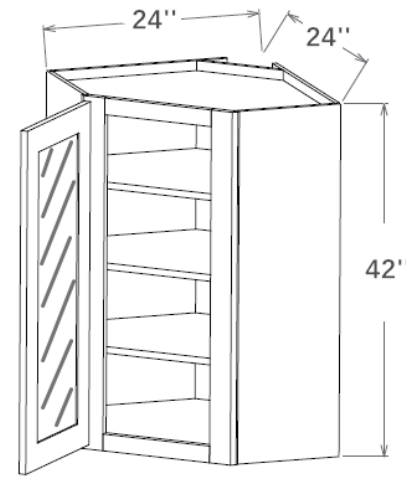

DCW2436GD*

Note ✓

1 Door

2 Adjustable Shelves

Glass Included

Wall Diagonal Corner Cabinet, 24" Wide, 12" Deep

DCW2442

Note ✓

1 Door

3 Adjustable Shelves

Wall Diagonal Cabinet with Glass, 24" Wide, 12" Deep

DCW2442GD*

Note ✓

1 Door

3 Adjustable Shelves

Glass Included

Wall Diagonal Cabinet with Glass, 27" Wide, 12" Deep

DCW2736

DCW2742

Note ✓

1 Door

3 Adjustable Shelves

Wall Blind Corner Cabinet, 30" High, 12" Deep

WBC2430