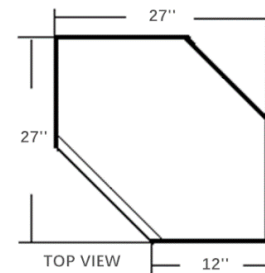

Wall Diagonal Cabinet with Glass, 27" Wide, 12" Deep

DCW2736

DCW2742

Note ✓

1 Door

3 Adjustable Shelves

Wall Blind Corner Cabinet, 30" High, 12" Deep

WBC2430

WBC2730

WBC3630

Note ✓

1 Door

2 Adjustable Shelves

Cabinets Can Be Pulled to Exact Fit

Wall Blind Corner Cabinet, 36" High, 12" Deep

WBC2736