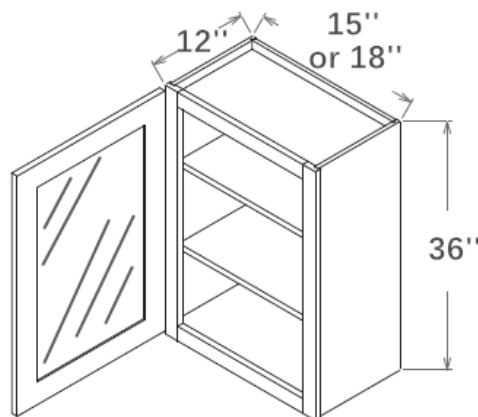

2 Adjustable Shelves

Glass Included

Wall Cabinet, 36" High, 12" Deep

W0936

W1836

W1236

W2136

W1536

Note ✓

1 Door

2 Adjustable Shelves

Wall Cabinet with Door Prepped for Glass, 36" High, 12" Deep

W1536GD*

W1836GD*

Note ✓

1 Door