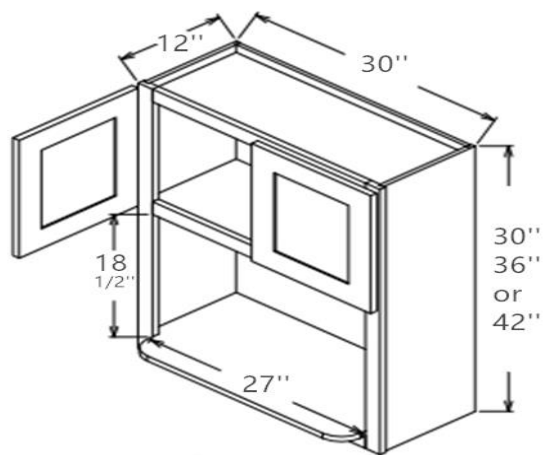

Angle Wall Cabinet, 12" Wide, 12" Deep

AW1230

AW1236

AW1242

Note ✓

1 Door

2 Adjustable Shelves*

*AW1242 Contains 3 Shelves