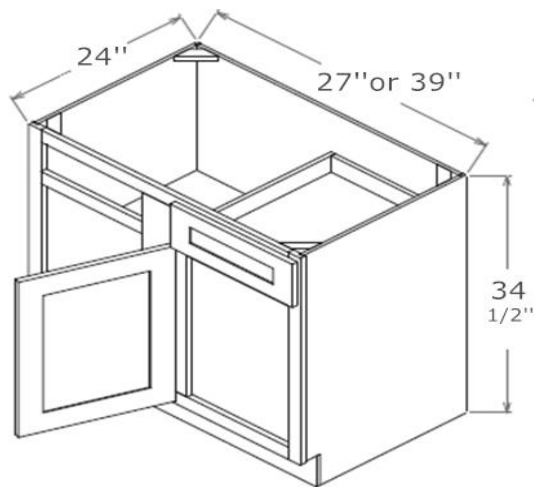

1 Bottom Drawer

Color Match Interior

Base End Cabinet, 34 1/2" High, 24" Deep

BEC24

Note ✓

2 Doors

2 Shelves

Blind Base Corner Cabinet, 34 1/2" High, 24" Deep

BBC36

BBC42

Note ✓

1 Door/1 Drawer/1 Shelf

Specify Left/Right Hinge

Easy Reach Base Cabinet, 34 1/2" High

ERB33

ERB36