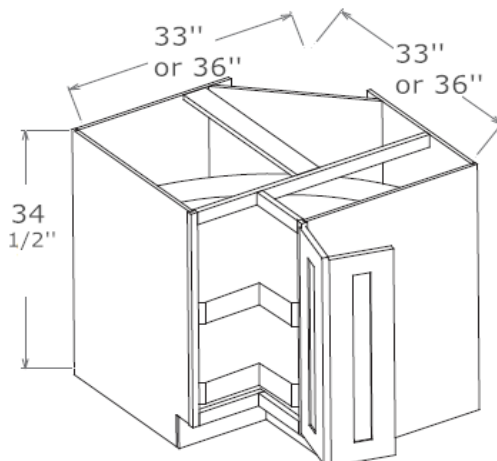

Lazy Susan Cabinet (Wooden Basket), 34 1/2" High

LSB33-W

LSB36-W

Note ✓

1 Bi-folding Door

2 Wooden Baskets