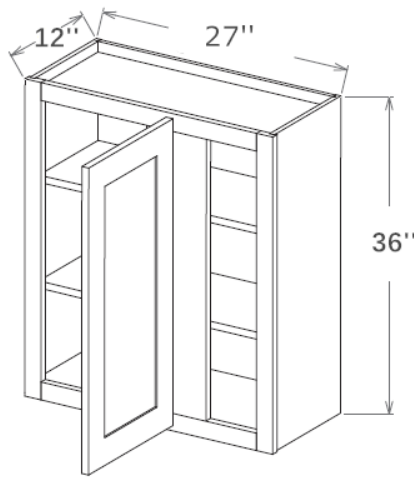

Wall Diagonal Cabinet with Glass, 27" Wide, 12" Deep

DCW2736

DCW2742

Note ✓

1 Door

3 Adjustable Shelves

Wall Blind Corner Cabinet, 30" High, 12" Deep

WBC2430

WBC2730

WBC3630

Note ✓

1 Door

2 Adjustable Shelves

Cabinets Can Be Pulled to Exact Fit

Wall Blind Corner Cabinet, 36" High, 12" Deep

WBC2736

Note ✓

1 Door

2 Adjustable Shelves

Cabinets Can Be Pulled to Exact Fit

Wall Blind Corner Cabinet, 42" High, 12" Deep

WBC2442

WBC3642

WBC2742