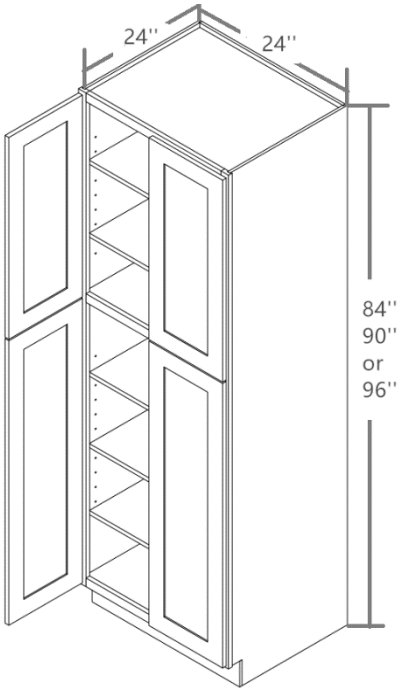

Pantry Cabinets, 24" Wide, 24" Deep

U248424

U249024

U249624

Note ✓

4 Doors

2 Adjustable Top Shelves

3 Bottom Shelves