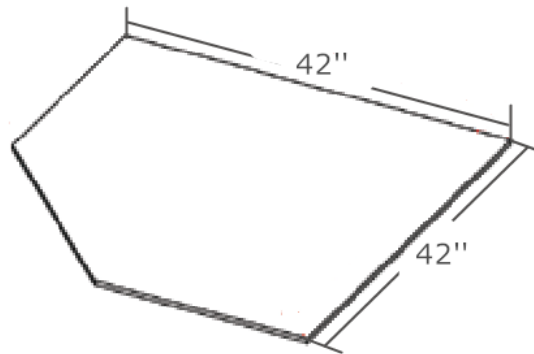

1 Door

1 Dummy Drawer

1 Adjustable Shelf

Corner Sink Front Floor, 42" Wide, 42" High

SBF4242

Note ✓

For Use with DCSF42

Corner Sink Base Front, 30" High, 26 1/4" Wide