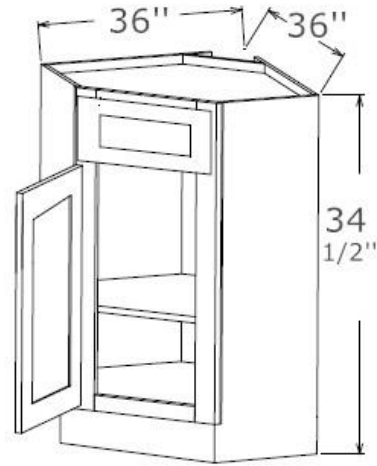

SB27

Note ✓

2 Doors

1 Dummy Drawer

No Shelf

Sink Base Cabinet, 34 1/2" High, 24" Deep

SB30

SB33

SB36

Note ✓

2 Doors

2 Dummy Drawers

No Shelf

Corner Sink Base, 34 1/2" High, 24" Deep

CSB36

Note ✓

1 Door

1 Dummy Drawer

1 Adjustable Shelf

Corner Sink Front Floor, 42" Wide, 42" High

SBF4242

Note ✓

For Use with DCSF42

Corner Sink Base Front, 30" High, 26 1/4" Wide