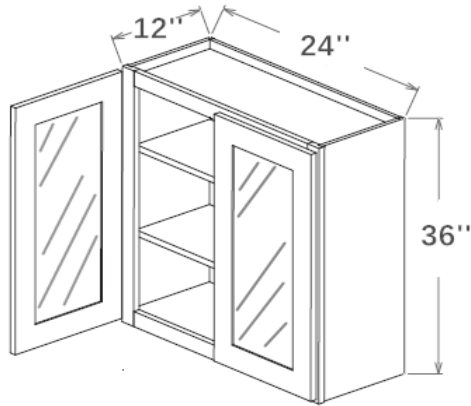

Note ✓

1 Door

2 Adjustable Shelves

Wall Cabinet with Door Prepped for Glass, 36" High, 12" Deep

W1536GD*

W1836GD*

Note ✓

1 Door

2 Adjustable Shelves

Glass Included

Wall Cabinet, 36" High, 12" Deep

- W2436 W3336
- W2736 W3636
- W3036

Note ✓

- 2 Doors
- 2 Adjustable Shelves

Wall Cabinet with Door Prepped for Glass, 36" High, 12" Deep

W2436GD*

Note ✓

- 2 Doors
- 2 Adjustable Shelves
- Glass Included

Wall Cabinet, 42" High, 12" Deep

- W0942 W1842
- W1242 W2142
- W1542

Note ✓

- 1 Door
- 3 Adjustable Shelves

Wall Cabinet with Door Prepped for Glass, 42" High, 12" Deep