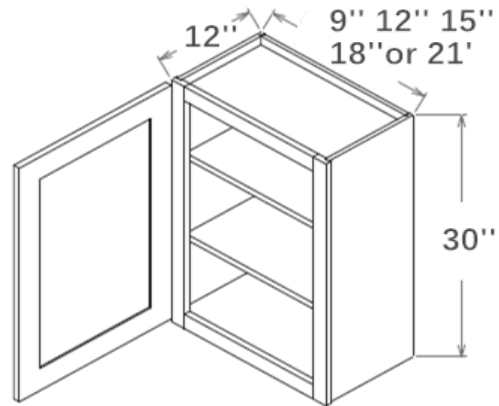

W0930 W1830

W1230 W2130

W1530

Note ✓

1 Door

2 Adjustable Shelves

Wall Cabinet with Door Prepped for Glass, 30" High, 12" Deep

W1530GD*

W1830GD*

Note ✓

1 Door

2 Adjustable Shelves

Glass Included

Wall Cabinet, 30" High, 12" Deep

W2430 W3330

W2730 W3630