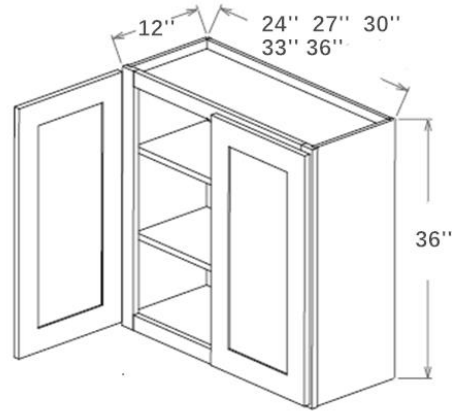

Note ✓

1 Door

2 Adjustable Shelves

Wall Cabinet with Door Prepped for Glass, 36" High, 12" Deep

W1536GD*

W1836GD*

Note ✓

1 Door

2 Adjustable Shelves

Glass Included

Wall Cabinet, 36" High, 12" Deep

- W2436 W3336
- W2736 W3636
- W3036

Note ✓

- 2 Doors
- 2 Adjustable Shelves

Wall Cabinet with Door Prepped for Glass, 36" High, 12" Deep

W2436GD*

Note ✓

- 2 Doors
- 2 Adjustable Shelves
- Glass Included

Wall Cabinet, 42" High, 12" Deep

- W0942 W1842
- W1242 W2142
- W1542

Note ✓

- 1 Door
- 3 Adjustable Shelves

Wall Cabinet with Door Prepped for Glass, 42" High, 12" Deep