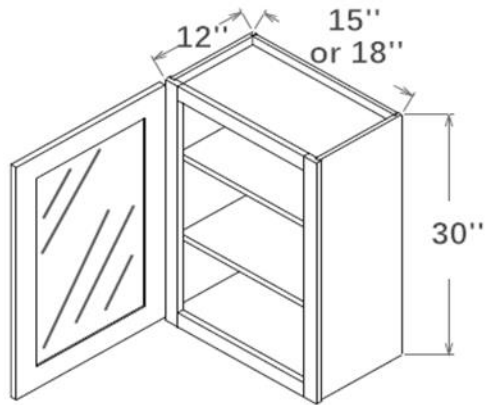

W0930 W1830

W1230 W2130

W1530

Note ✓

1 Door

2 Adjustable Shelves

Wall Cabinet with Door Prepped for Glass, 30" High, 12" Deep

W1530GD*

W1830GD*

Note ✓

1 Door

2 Adjustable Shelves

Glass Included

Wall Cabinet, 30" High, 12" Deep

W2430 W3330

W2730 W3630