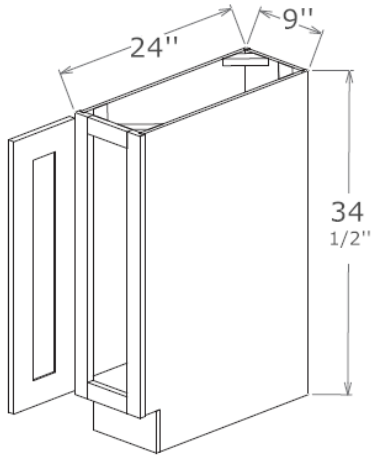

SGH30

Note ✓

Hold 7 Rows

Designed to Be Mounted Underneath a Standard Wall Cabinet.

Base Tray, 34 1/2" High, 24" Deep

BT9

Note ✓

1 Door