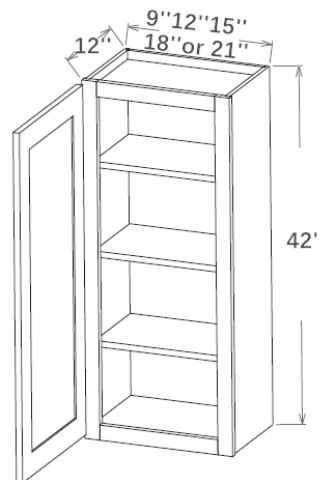

2 Adjustable Shelves

Glass Included

Wall Cabinet, 36" High, 12" Deep

- W2436 W3336
- W2736 W3636
- W3036

Note ✓

- 2 Doors
- 2 Adjustable Shelves

Wall Cabinet with Door Prepped for Glass, 36" High, 12" Deep

W2436GD*

Note ✓

- 2 Doors
- 2 Adjustable Shelves
- Glass Included

Wall Cabinet, 42" High, 12" Deep

- W0942 W1842
- W1242 W2142
- W1542

Note ✓

- 1 Door
- 3 Adjustable Shelves

Wall Cabinet with Door Prepped for Glass, 42" High, 12" Deep

W1542GD*

W1842GD*

Note ✓

1 Door

3 Adjustable Shelves

Glass Included

Wall Cabinet, 42" High, 12" Deep

W2442