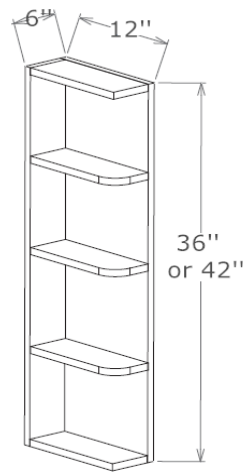

Note ✓

1 Door

2 Adjustable Shelves

Cabinets Can Be Pulled To Exact Fit

Wall End Shelf, 12" Wide, 6" Deep

OE630

Note ✓

2 Fixed Shelves

Matching Color Interior

Wall Cabinet, 12" Wide, 6" Deep

OE636

OE642

Note ✓

3 Fixed Shelves

Matching Color Finish

Wall Plate Rack Cabinet, 30" Wide, 15" High, 12" Deep