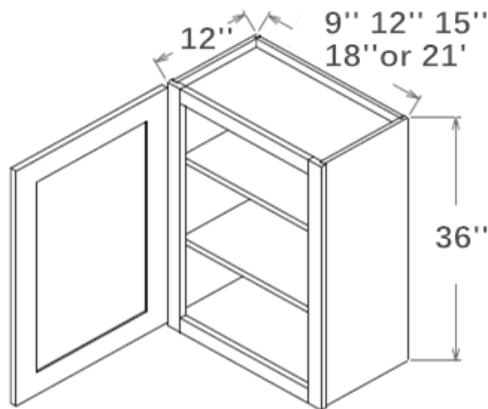

Wall Cabinet, 36" High, 12" Deep

W0936

W1836

W1236

W2136

W1536

Note ✓

1 Door

2 Adjustable Shelves