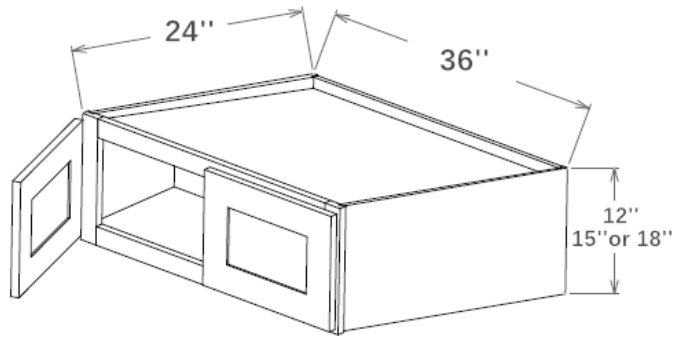

Refrigerator Wall Cabinet, 36" Wide, 24" Deep

W361224

W361524

W361824

Note ✓

2 Doors /No Shelf