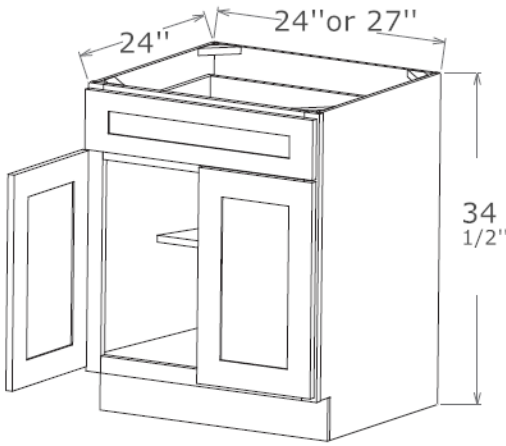

Base Cabinet, 34 1/2" High, 24" Deep

B24

B27

Note ✓

2 Doors

1 Drawer

1 Adjustable Shelf

Base Cabinet, 34 1/2" High, 24" Deep

B30 B42

B33

B36

Note ✓

2 Doors

2 Drawers

1 Adjustable Shelf

Sink Base Cabinet, 34 1/2" High, 24" Deep