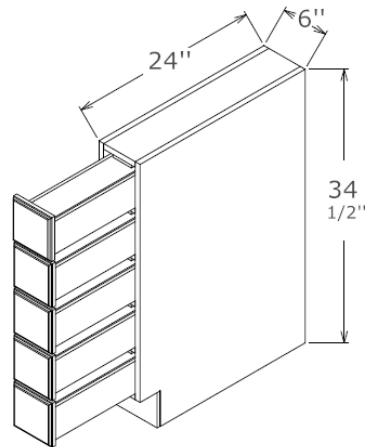

BES12

Note ✓

2 Fixed Shelves

Match Color Finish

Base Spice Drawers, 34 1/2" High, 24" Deep

BSDC6

Note ✓

5 Square Drawers