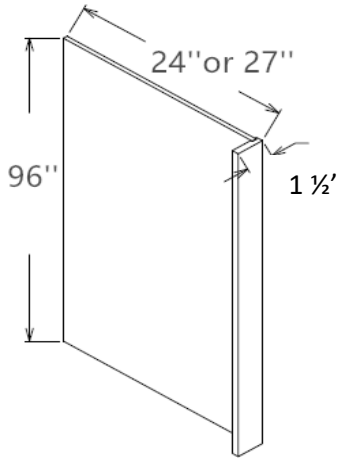

Refrigerator End Veneer Panel

REPV2496

REPV2796