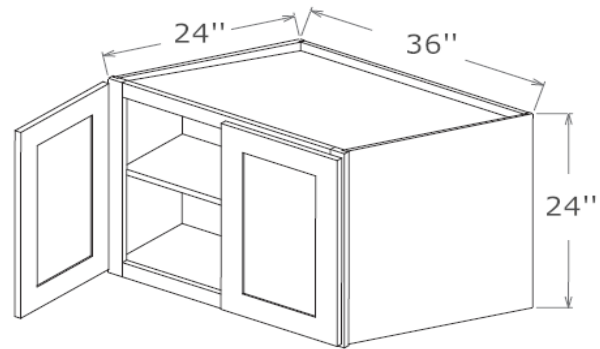

W361824

Note ✓

2 Doors /No Shelf

Refrigerator Wall Cabinet, 36" Wide, 24" Deep

W362424

Note ✓

2 Doors

1 Adjustable Shelf