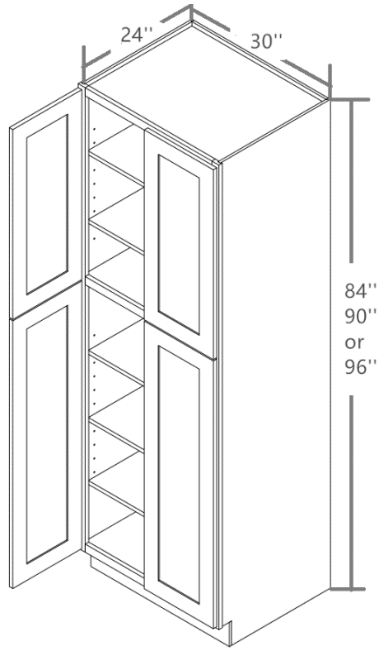

Pantry Cabinets, 30" Wide, 24" Deep

U308424

U309024

U309624

Note ✓

4 Doors

2 Adjustable Top Shelves

3 Bottom Shelves