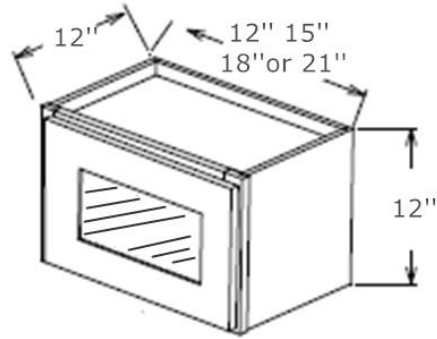

Wall Cabinet, 12" High, 12" Deep

W1212GD* W2112GD*

W1512GD*

W1812GD*

Note ✓

1 Door /No shelf

Glass included

Wall Cabinet, 12" High, 12" Deep