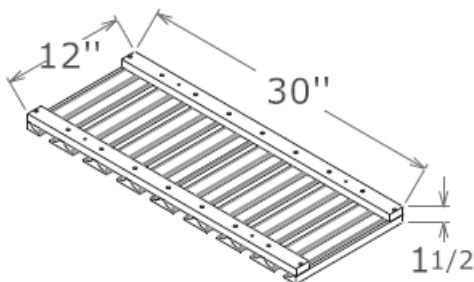

Note ✓

Can Install Vertically or Horizontally

Matching Color Interior

Wall Spice Drawer, 30" Wide, 12" Deep

WSD630

Note ✓

5 Drawers

Stem Glass Holder, 30" Wide, 12" Deep