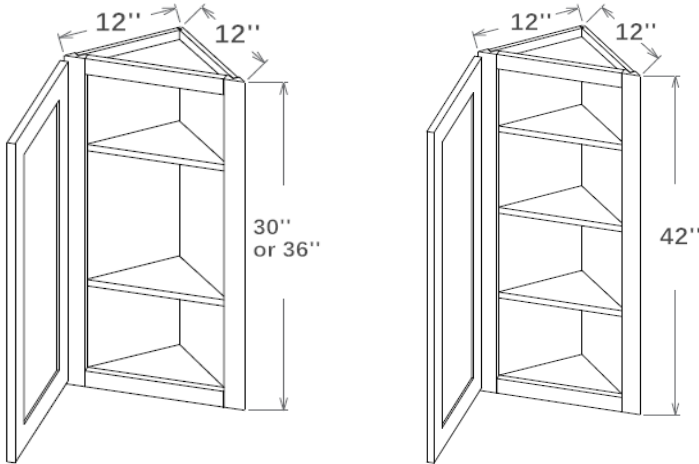

Angle Wall Cabinet, 12" Wide, 12" Deep

AW1230

AW1236

AW1242

Note ✓

1 Door

2 Adjustable Shelves*

*AW1242 Contains 3 Shelves