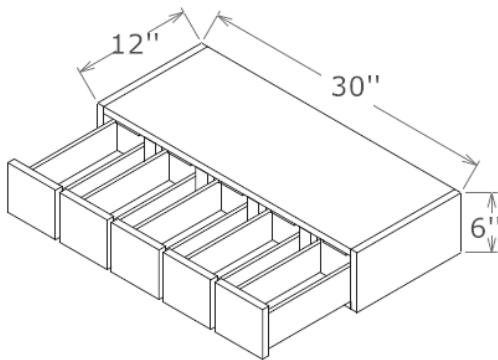

Note ✓

Can Install Vertically or Horizontally

Matching Color Interior

Wall Spice Drawer, 30" Wide, 12" Deep

WSD630

Note ✓

5 Drawers

Stem Glass Holder, 30" Wide, 12" Deep