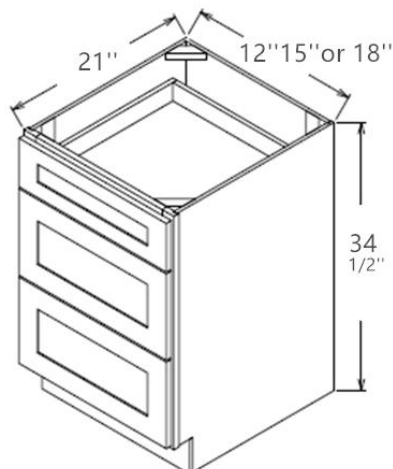

Vanity Drawer Cabinet, 34 1/2" High, 21" Deep

3VDB12

3VDB15

3VDB18

Note ✓

1 Small Top Drawer

2 Large Bottom Drawers