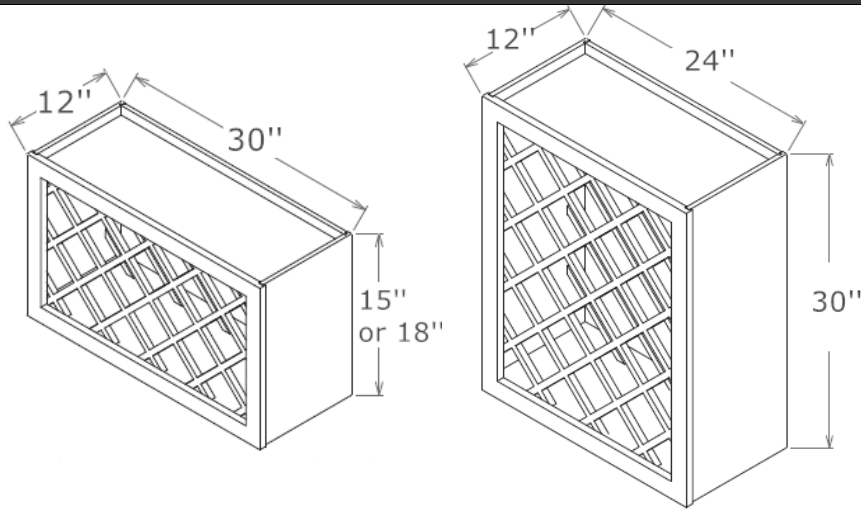

Wine Rack Cabinet, 12" Deep

WRC3015

WRC3018

WRC2430

Note ✓

Can Install Vertically or Horizontally

Matching Color Interior

Wall Spice Drawer, 30" Wide, 12" Deep