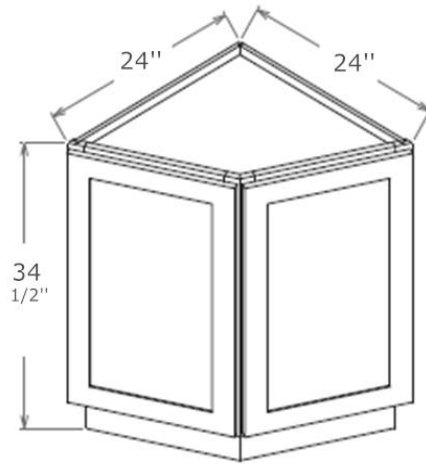

1 Bottom Drawer

Color Match Interior

Base End Cabinet, 34 1/2" High, 24" Deep

BEC24

Note ✓

2 Doors

2 Shelves

Blind Base Corner Cabinet, 34 1/2" High, 24" Deep

BBC36

BBC42

Note ✓

1 Door/1 Drawer/1 Shelf

Specify Left/Right Hinge

Easy Reach Base Cabinet, 34 1/2" High

ERB33

ERB36