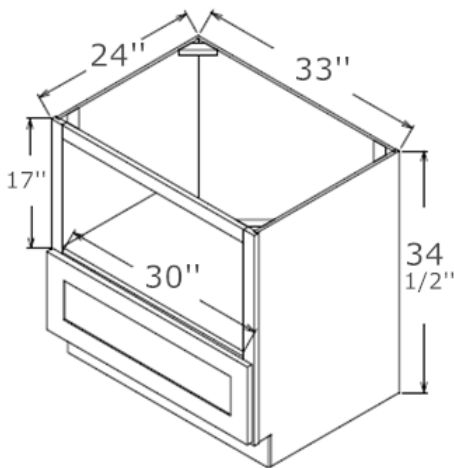

Microwave Base Cabinet, 34 1/2" High, 24" Deep