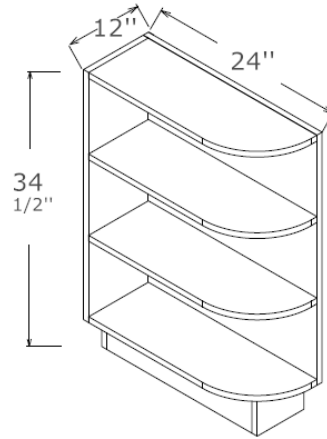

Base End Shelf Cabinet, 34 1/2" High, 12" Deep

BES12

Note ✓

2 Fixed Shelves

Match Color Finish