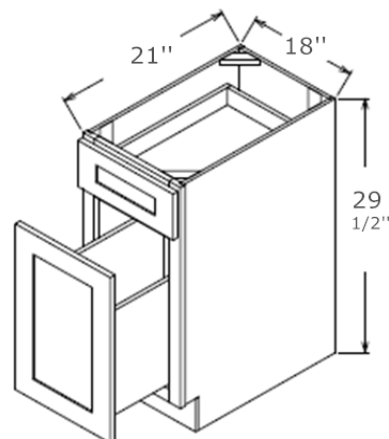

Two Drawer File Base Cabinet, 29 1/2" High, 18" Deep

DFB18

Note ✓

1 Small Drawer

1 Pull-Out Drawer