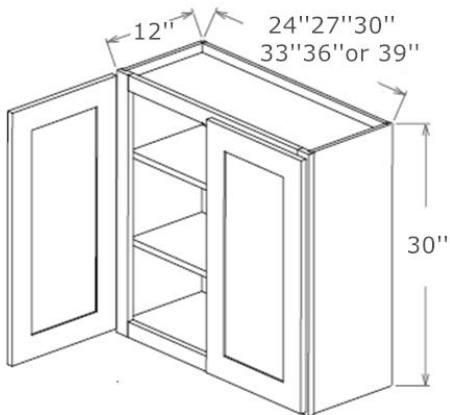

W0930 W1830

W1230 W2130

W1530

Note ✓

1 Door

2 Adjustable Shelves

Wall Cabinet with Door Prepped for Glass, 30" High, 12" Deep

W1530GD*

W1830GD*

Note ✓

1 Door

2 Adjustable Shelves

Glass Included

Wall Cabinet, 30" High, 12" Deep

W2430 W3330

W2730 W3630

W3030 W3930

Note ✓

2 Doors

2 Adjustable Shelves

Wall Cabinet with Door Prepped for Glass, 30" High, 12" Deep

W2430GD*

Note ✓

2 Doors