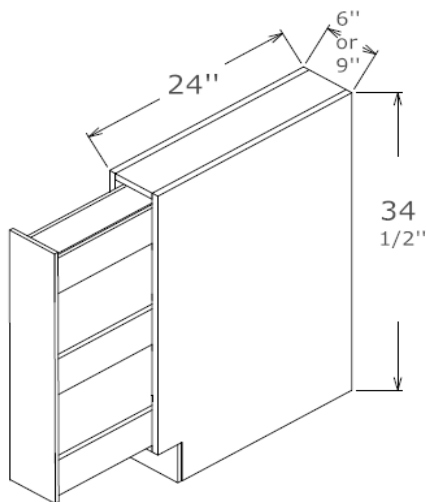

1 Small Drawer

1 Pull-Out Drawer

Trash Bin not Included

Recommend Size of

Trash Bin is 20"x13"x14"
(20L)

Spice Pull Base Cabinets, 34 1/2" High

SPB6

SPB9