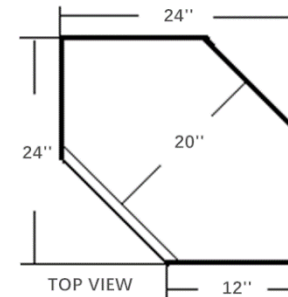

1 Door

3 Adjustable Shelves

Wall Diagonal Cabinet with Glass, 24" Wide, 12" Deep

DCW2442GD*

Note ✓

1 Door

3 Adjustable Shelves

Glass Included