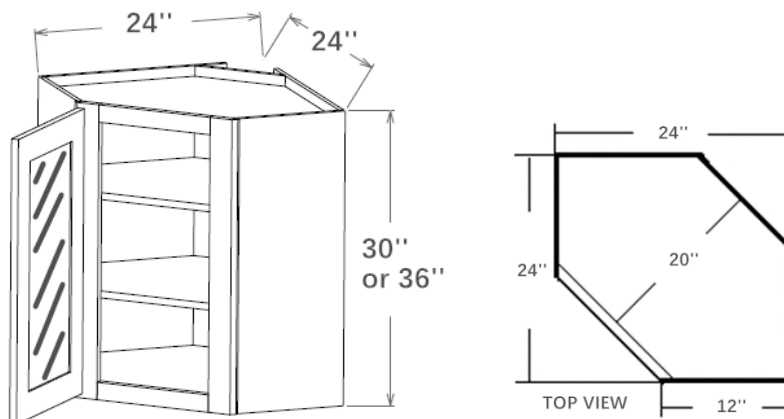

Wall Diagonal Corner Cabinet, 24" Wide, 12" Deep

DCW2430

DCW2436

Note ✓

1 Door

2 Adjustable Shelves

Wall Diagonal Cabinet with Glass, 24" Wide, 12" Deep

DCW2430GD*

DCW2436GD*

Note ✓

1 Door

2 Adjustable Shelves

Glass Included

Wall Diagonal Corner Cabinet, 24" Wide, 12" Deep

DCW2442

Note ✓