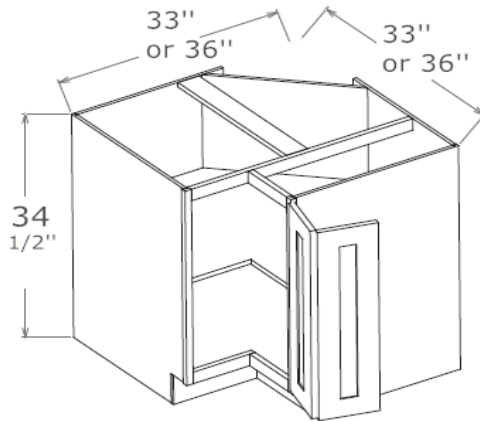

BBC36

BBC42

Note ✓

1 Door/1 Drawer/1 Shelf

Specify Left/Right Hinge

Easy Reach Base Cabinet, 34 1/2" High

ERB33

ERB36