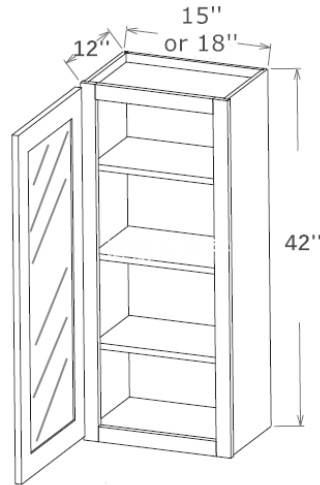

2 Adjustable Shelves

Glass Included

Wall Cabinet, 36" High, 12" Deep

- W2436 W3336
- W2736 W3636
- W3036

Note ✓

- 2 Doors
- 2 Adjustable Shelves

Wall Cabinet with Door Prepped for Glass, 36" High, 12" Deep

W2436GD*

Note ✓

- 2 Doors
- 2 Adjustable Shelves
- Glass Included

Wall Cabinet, 42" High, 12" Deep

- W0942 W1842
- W1242 W2142
- W1542

Note ✓

- 1 Door
- 3 Adjustable Shelves

Wall Cabinet with Door Prepped for Glass, 42" High, 12" Deep

W1542GD*

W1842GD*

Note ✓

1 Door

3 Adjustable Shelves

Glass Included

Wall Cabinet, 42" High, 12" Deep

W2442