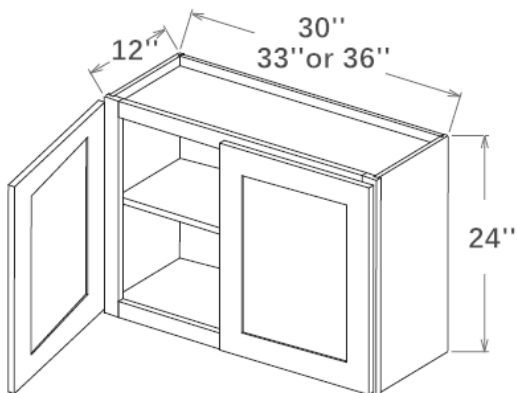

Note ✓

2 Doors /No shelf

Wall Cabinet, 18" High, 12" Deep

W3018

W3318

W3618

Note ✓

2 Doors /No shelf

Wall Cabinet, 24" High, 12" Deep

W3024

W3324

W3624

Note ✓

2 Doors

1 Adjustable shelf

Wall Cabinet, 30" High, 12" Deep