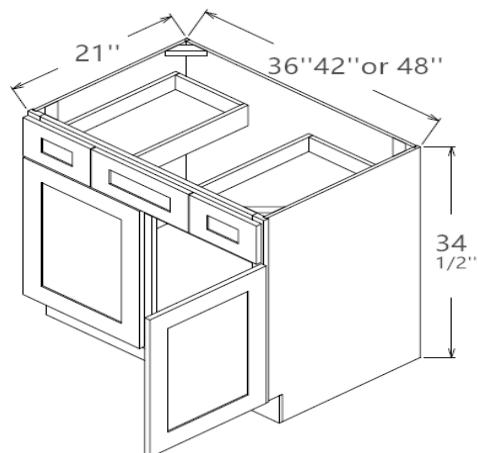

Vanity Sink Base Cabinet, 34 1/2" High, 21" Deep

V3021L

V3021R

Note ✓

1 Dummy Drawer on Top

3 Drawers on Side

1 Door on Side/No Shelf

V3021L Door on Left

V3021R Door on Right

Vanity Sink Base Cabinet, 34 1/2" High, 21" Deep

V3621L

V3621R

Note ✓

1 Dummy Drawer on Top

3 Drawers on Side

2 Doors on Side/No Shelf

V3021L Doors on Left

V3021R Doors on Right

Vanity Drawer Cabinet, 34 1/2" High, 21" Deep

VSD36

VSD42

VSD48

Note ✓

1 Dummy Drawer

2 Drawers on Top

2 Doors