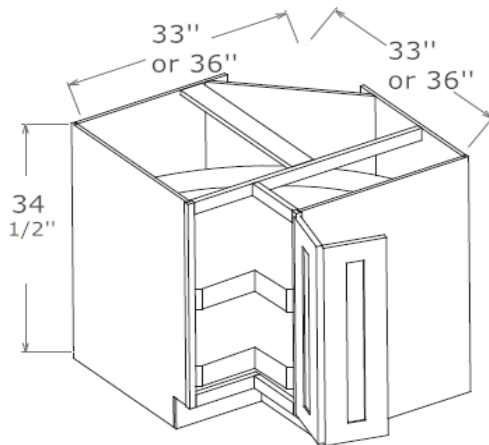

Lazy Susan Cabinet (Chrome Basket), 34 1/2" High

LSB33-C

LSB36-C

Note ✓

1 Bi-folding Door

2 Metal Baskets