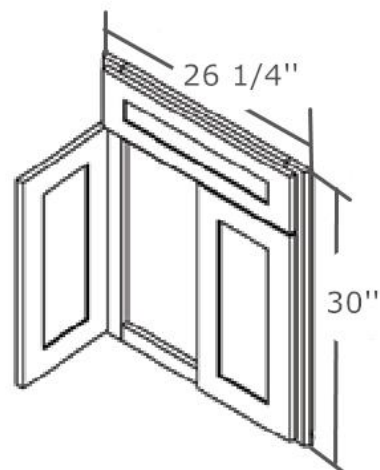

Corner Sink Base Front, 30" High, 26 1/4" Wide

DCSF42

Note ✓

For Use with SBF4242

2 Dummy Doors

1 Dummy Drawer