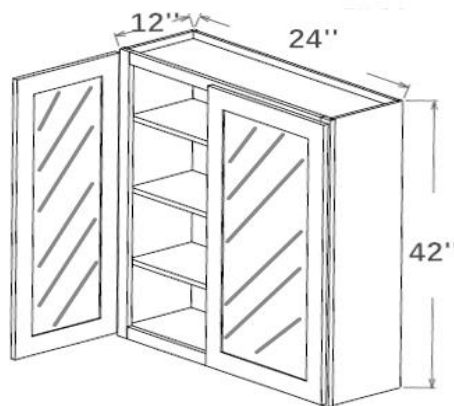

W1542GD*

W1842GD*

Note ✓

1 Door

3 Adjustable Shelves

Glass Included

Wall Cabinet, 42" High, 12" Deep

W2442

W3342

W2742

W3642

W3042

Note ✓

2 Doors

3 Adjustable Shelves

Wall Cabinet with Door Prepped for Glass, 42" High, 12" Deep